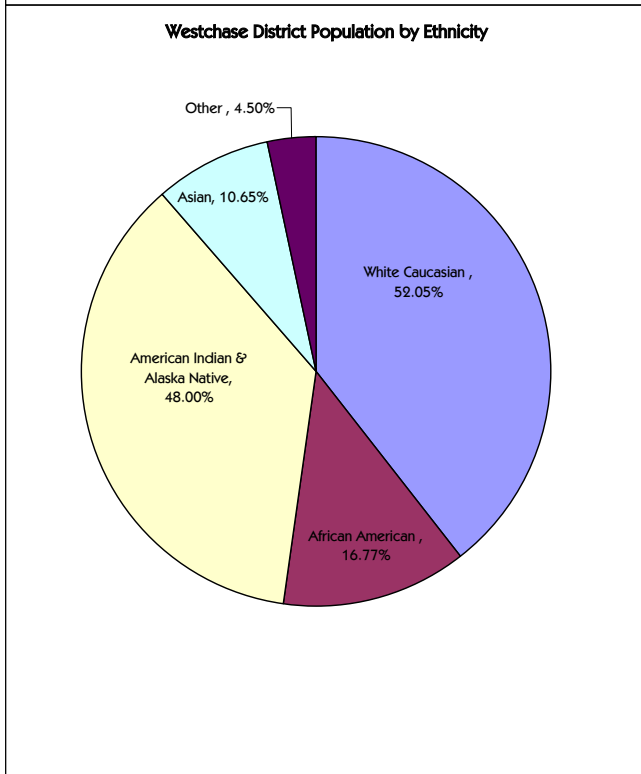

Westchase District Demographics

Both the quality of life and diverse economy in Westchase District have attracted a wide spectrum of residents to the area. The following characteristics of Westchase area residents were compiled from the 2000 Census and from reports produced by Claritas, a national demographics company.