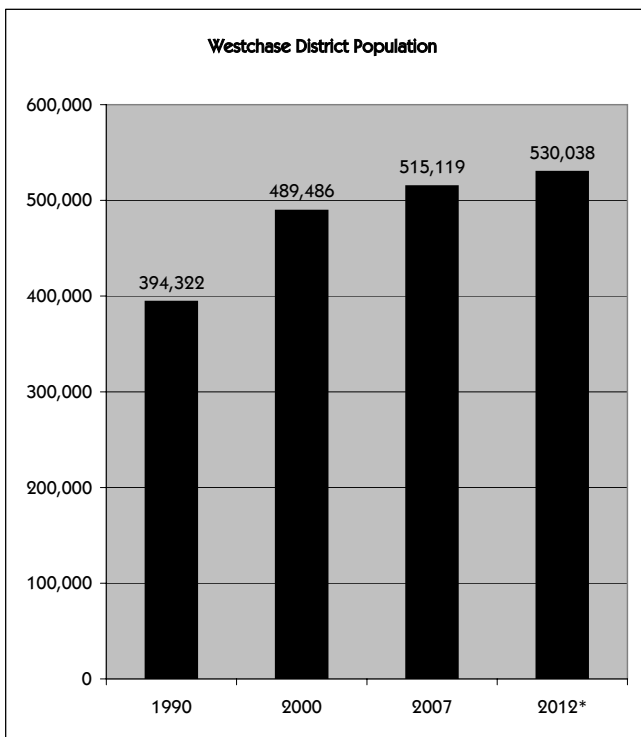

Westchase District Demographics

Both the quality of life and diverse economy in Westchase District have attracted a wide spectrum of residents to the area. The following characteristics of Westchase area residents were compiled from the 2000 Census and from reports produced by Claritas, a national demographics company.

* projection

These charts are based on the best information available as of 2007. No warranty or representation, expressed or implied, is made as to the accuracy of the information contained herein. Westchase District assumes no responsibility for any errors which might have occurred. Any use made hereof is the responsibility of the user.