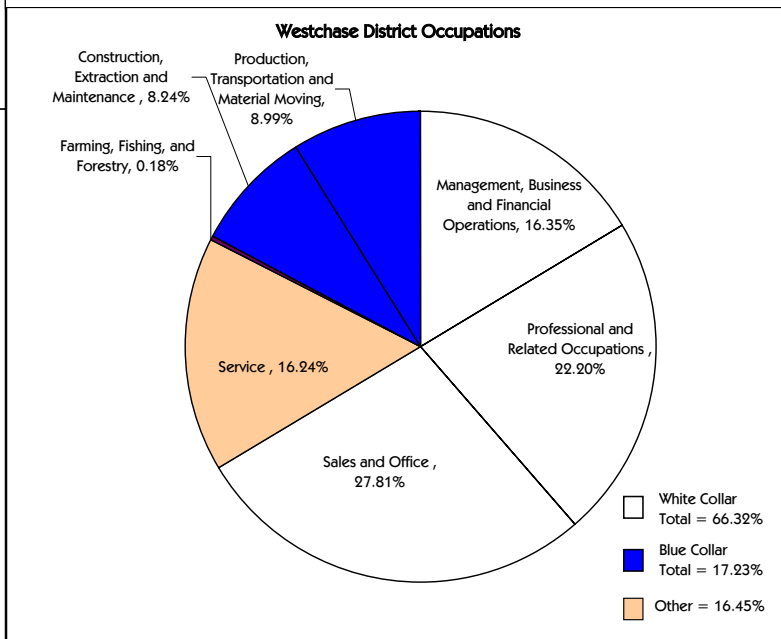

Westchase District Demographics

Both the quality of life and diverse economy in Westchase District have attracted a wide spectrum of residents to the area. The following characteristics of Westchase area residents were compiled from the 2000 Census and from reports produced by Claritas, a national demographics company.