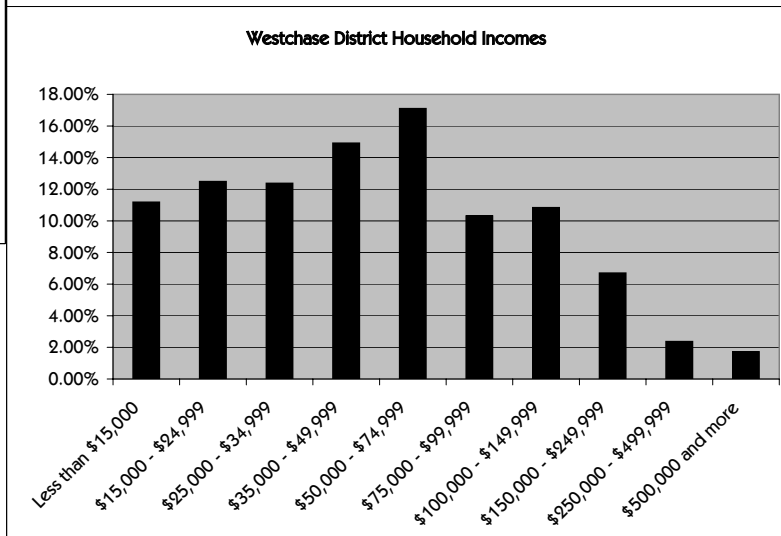

Westchase District Demographics

Both the quality of life and diverse economy in Westchase District have attracted a wide spectrum of residents to the area. The following characteristics of Westchase area residents were compiled from the 2000 Census and from reports produced by Claritas, a national demographics company.