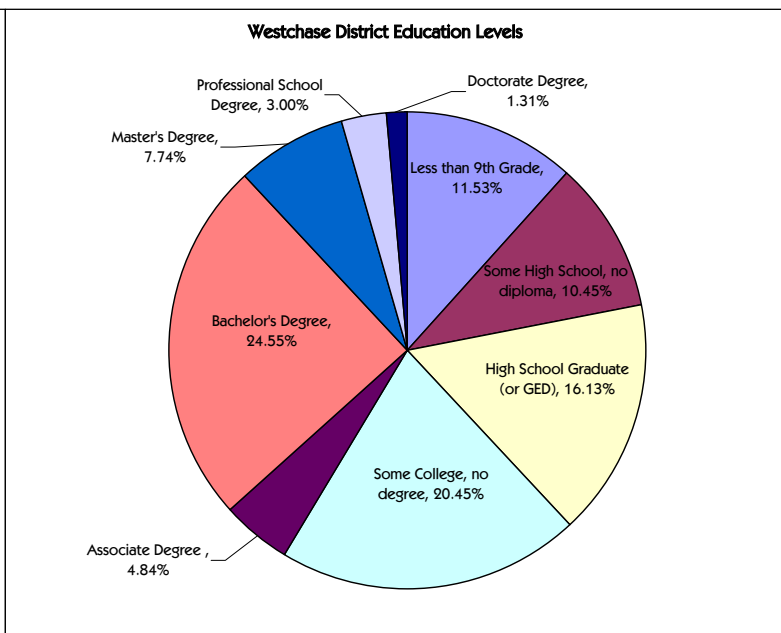

Westchase District Demographics

Both the quality of life and diverse economy in Westchase District have attracted a wide spectrum of residents to the area. The following characteristics of Westchase area residents were compiled from the 2000 Census and from reports produced by Claritas, a national demographics company.